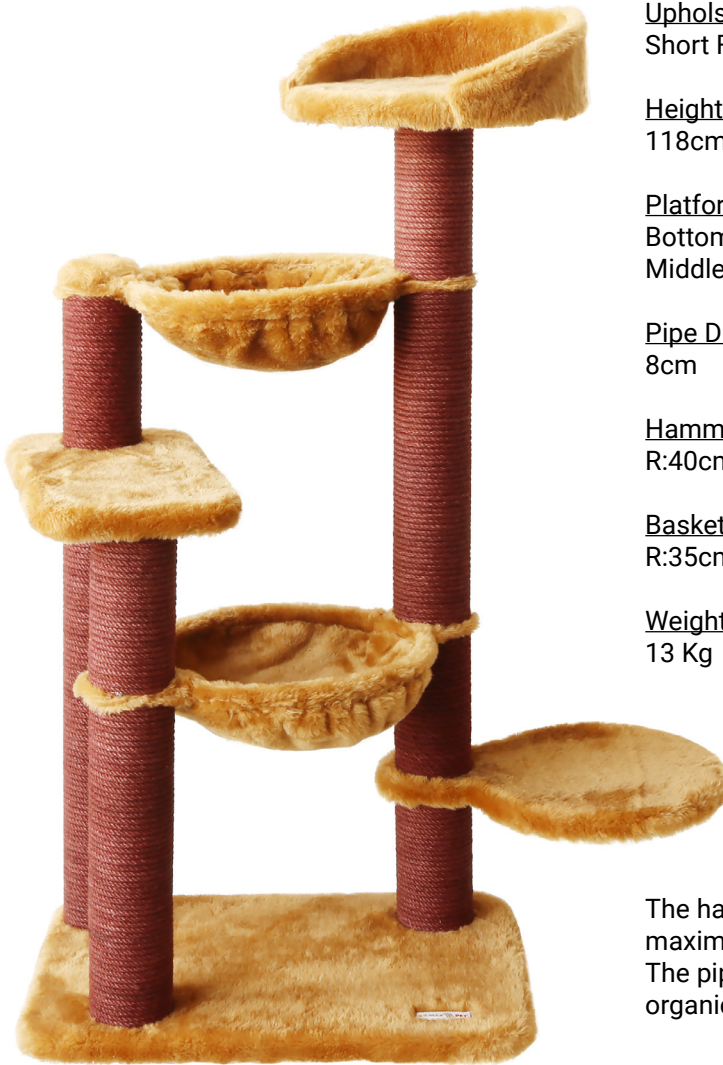

## House Dimensions

R:30cm, Depth: 38cm

## Weight

10 Kg

The pipe is wrapped with 6mm jute rope which is 100% organic colored.

The pillow inside the house is washable.

# Cat Scratching Post - **Model 1051**

Upholstery Material  
Short Feather Plush

Height  
118cm

Platform Dimensions  
Bottom Platform 40x60cm, Lower Rung 30x35cm,  
Middle Rung 23x40cm

Pipe Diameter  
8cm

Hammock Dimensions  
R:40cm (2 Pieces)

Basket Dimensions  
R:35cm

Weight  
13 Kg

The hammock has a metal frame, designed for a maximum weight of 15kg.  
The pipe is wrapped with 6mm jute rope which is 100% organic colored.